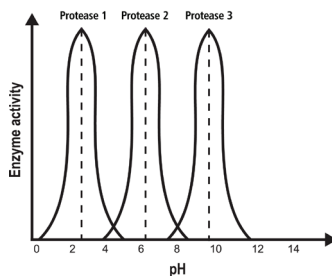

Graph is not exact but is used to illustrate the benefits of the multiple protease strains in the *SmartZYME* Blend.

- Protease** - helps break down protein*
- Amylase** - helps break down carbohydrates*
- Lipase** - helps break down fats*
- Cellulase** - helps break down vegetable fiber (cellulose)*
- Malt Diastase** - helps break down carbohydrates*
- Pectinase w/phytase** - helps break down pectin and phytates (found in grains and beans)*